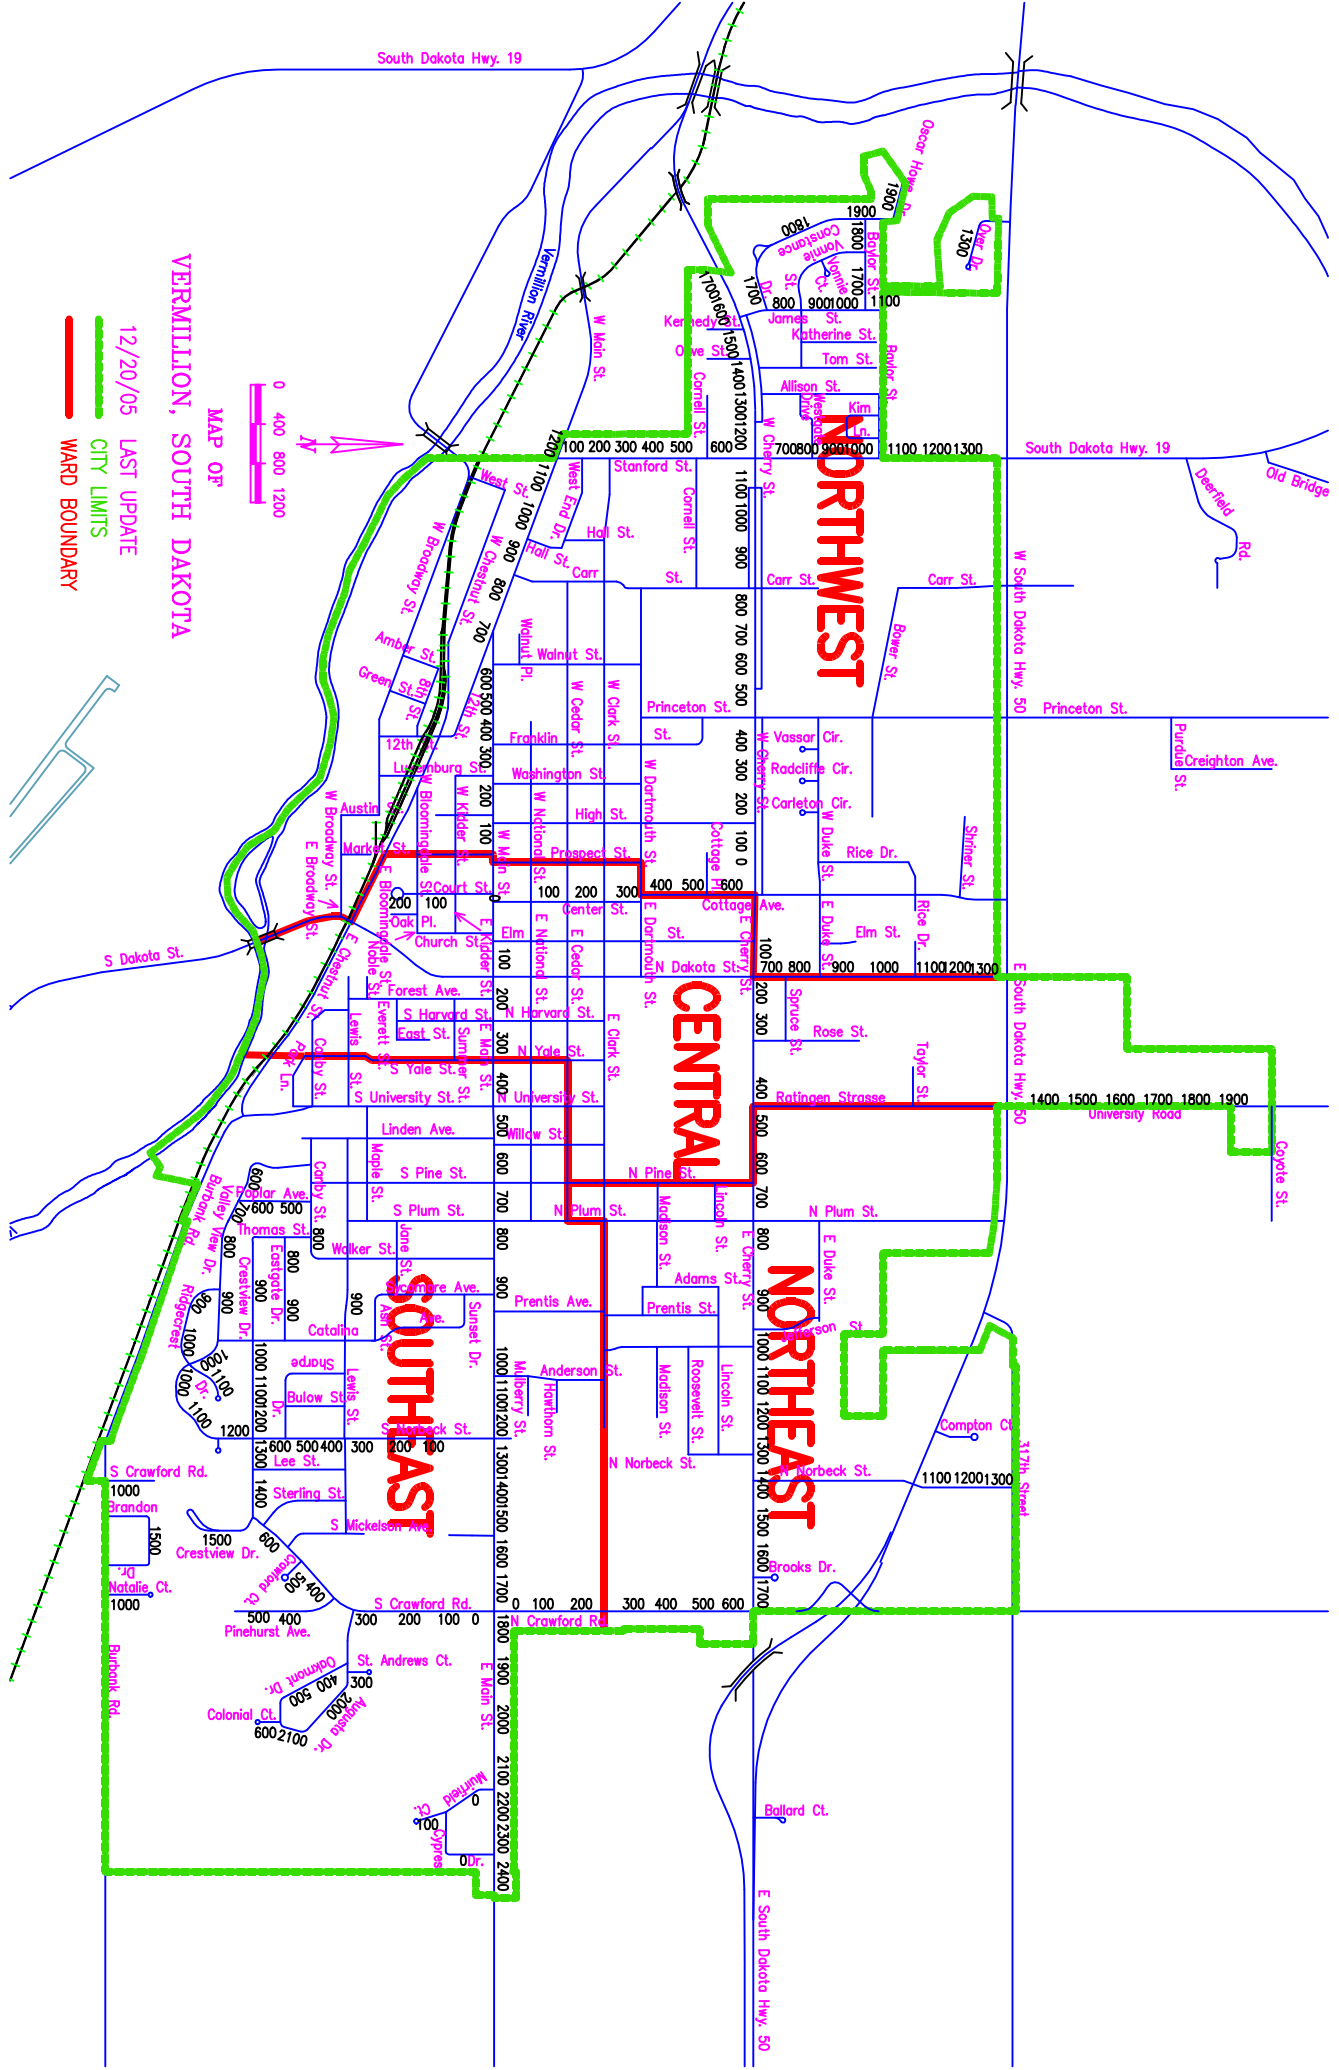

VERMILION, SOUTH DAKOTA  
12/20/05 LAST UPDATE  
CITY LIMITS  
WARD BOUNDARY

**NORTHWEST**

**CENTRAL**

**SOUTHEAST**

**NORTHEAST**